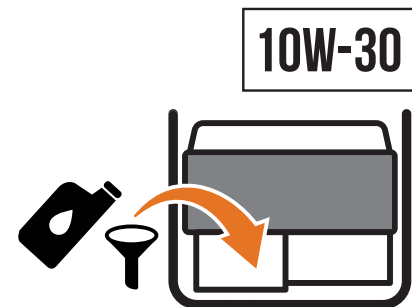

Recomendado: 10W-30, hasta 20.3 fl. oz. (600 ml) NO sobrellene.

4.

Move the generator outdoors. / Mueva el generador afuera.

Move generator to an open, outdoor area.
Point exhaust away. Never run generator in
enclosed areas (e.g., not in house or garage).